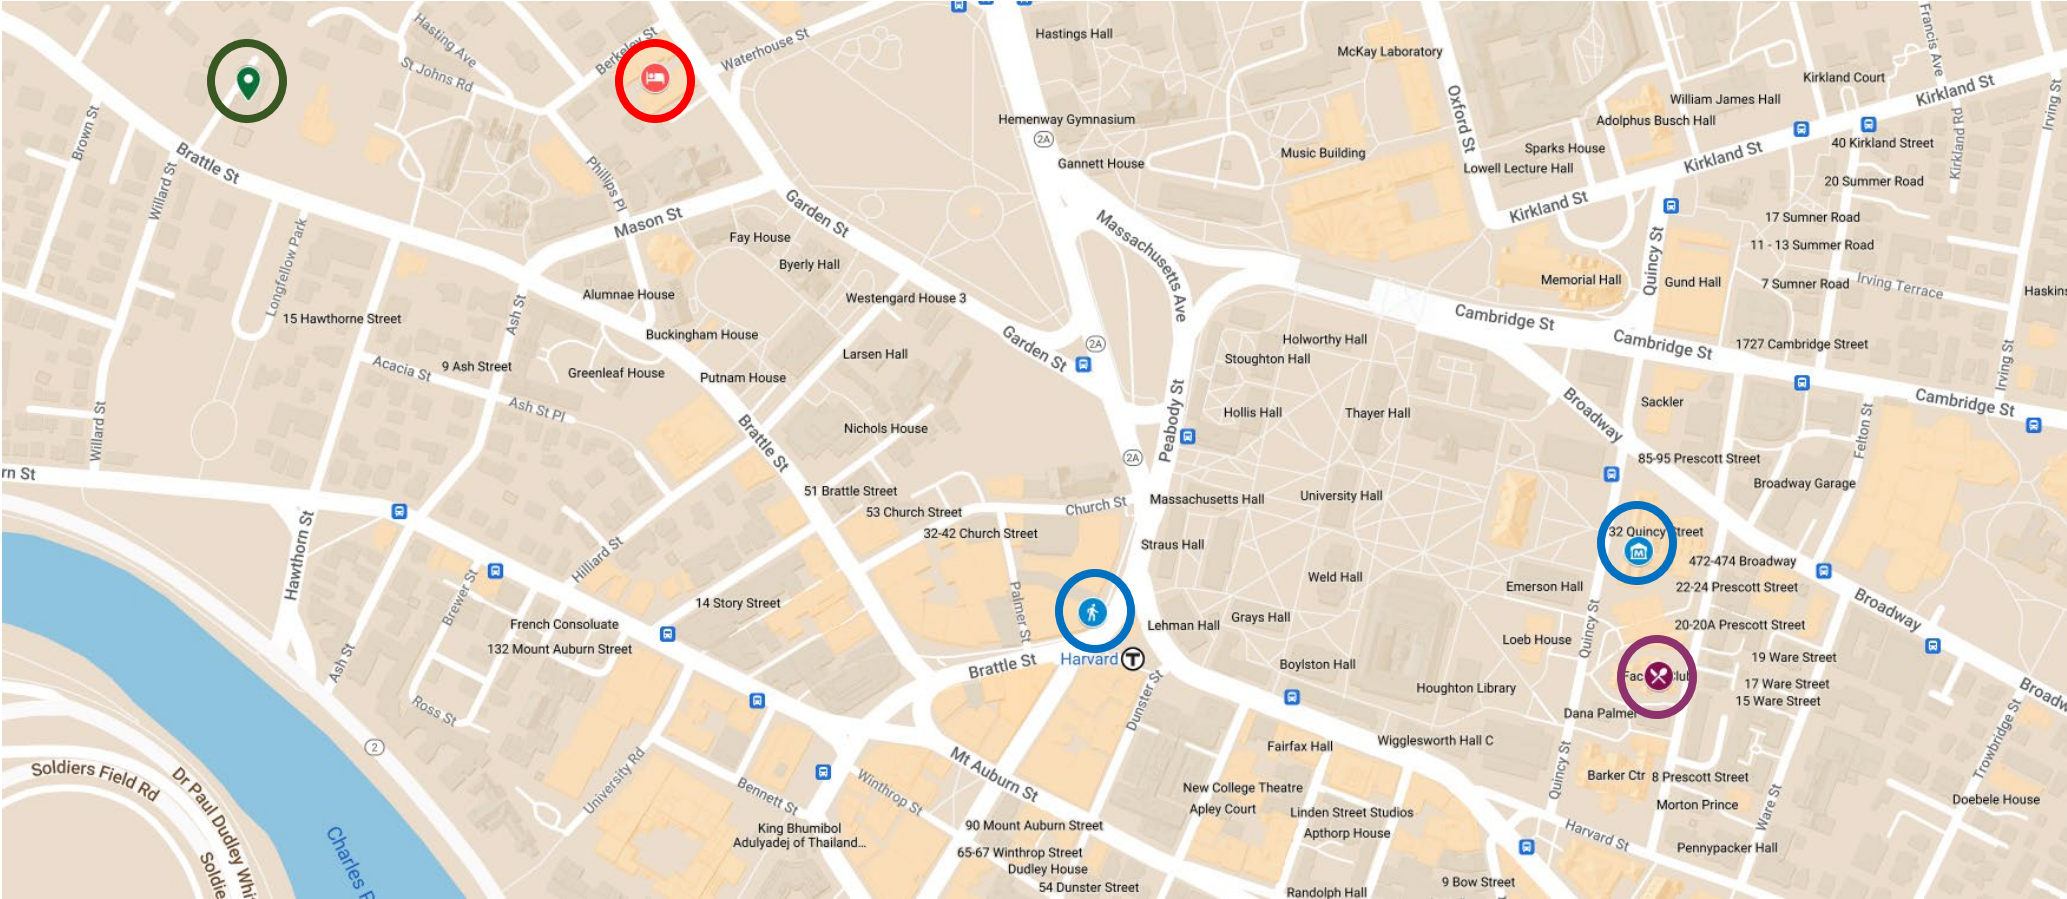

# Map of Harvard Square & Conference Event Locations

 Lincoln Institute of Land Poli...

113 Brattle Street, Cambridge, MA 02138

 Harvard Coop

1400 Massachusetts Avenue

 Harvard Art Museums

32 Quincy Street

 Sheraton Commander Hotel

16 Garden Street

 Harvard Faculty Club

20 Quincy Street